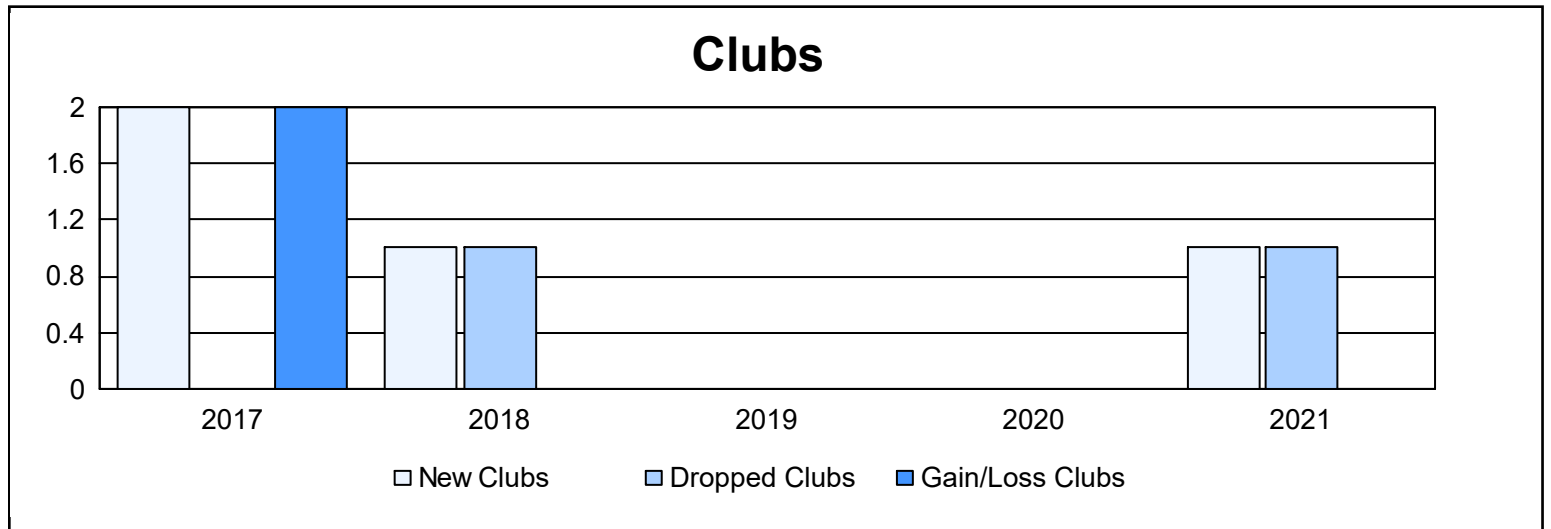

Year	New Clubs	Dropped Clubs	Gain/ Loss Clubs	New Members	Charter Members	Reinstate Members	Transfer Members	Total Member Added	Total Members Dropped	Gain/ Loss Members
2016-2017	2	0	2	130	43	1	7	181	147	34
2017-2018	1	1	0	137	23	2	5	167	173	-6
2018-2019	0	0	0	147	0	0	8	155	113	42
2019-2020	0	0	0	110	0	1	4	115	129	-14
2020-2021	1	1	0	76	20	1	70	167	174	-7
<b>Average</b>	<b>1</b>	<b>0</b>	<b>0</b>	<b>120</b>	<b>17</b>	<b>1</b>	<b>19</b>	<b>157</b>	<b>147</b>	<b>10</b>

### Membership Composition June 2021 Cumulative