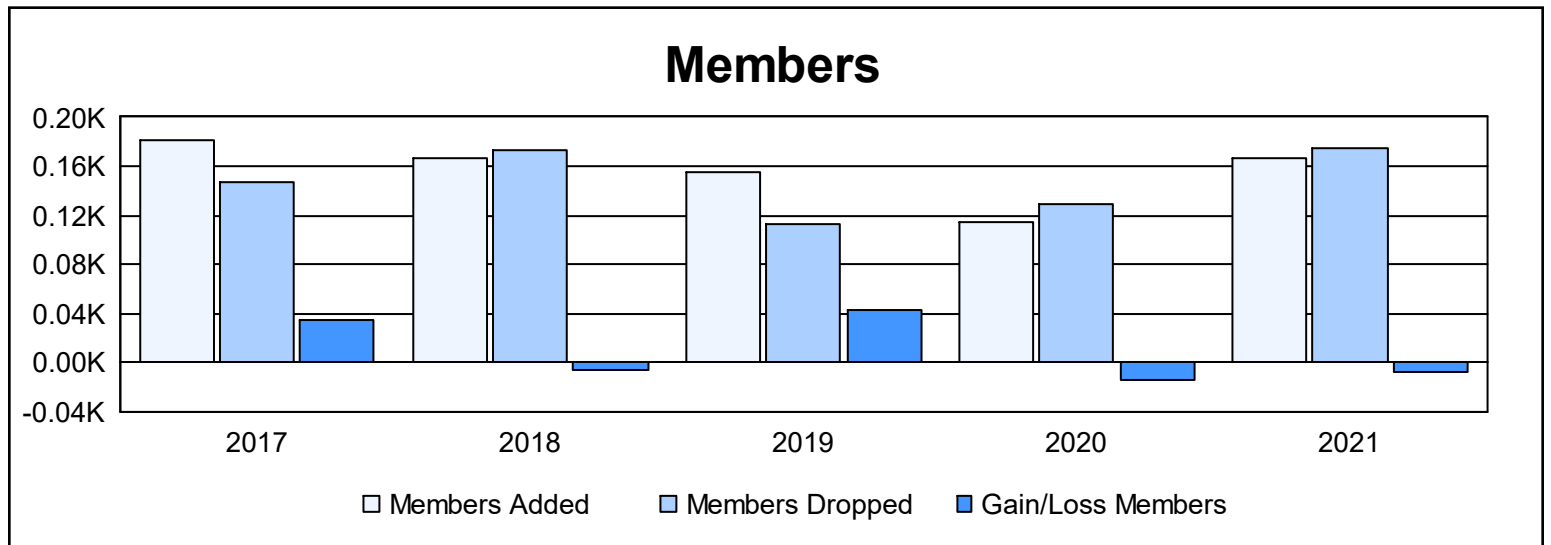

Year	New Clubs	Dropped Clubs	Gain/ Loss Clubs	New Members	Charter Members	Reinstate Members	Transfer Members	Total Member Added	Total Members Dropped	Gain/ Loss Members
2016-2017	2	0	2	130	43	1	7	181	147	34
2017-2018	1	1	0	137	23	2	5	167	173	-6
2018-2019	0	0	0	147	0	0	8	155	113	42
2019-2020	0	0	0	110	0	1	4	115	129	-14
2020-2021	1	1	0	76	20	1	70	167	174	-7
<b>Average</b>	<b>1</b>	<b>0</b>	<b>0</b>	<b>120</b>	<b>17</b>	<b>1</b>	<b>19</b>	<b>157</b>	<b>147</b>	<b>10</b>

### Membership Composition June 2021 Cumulative